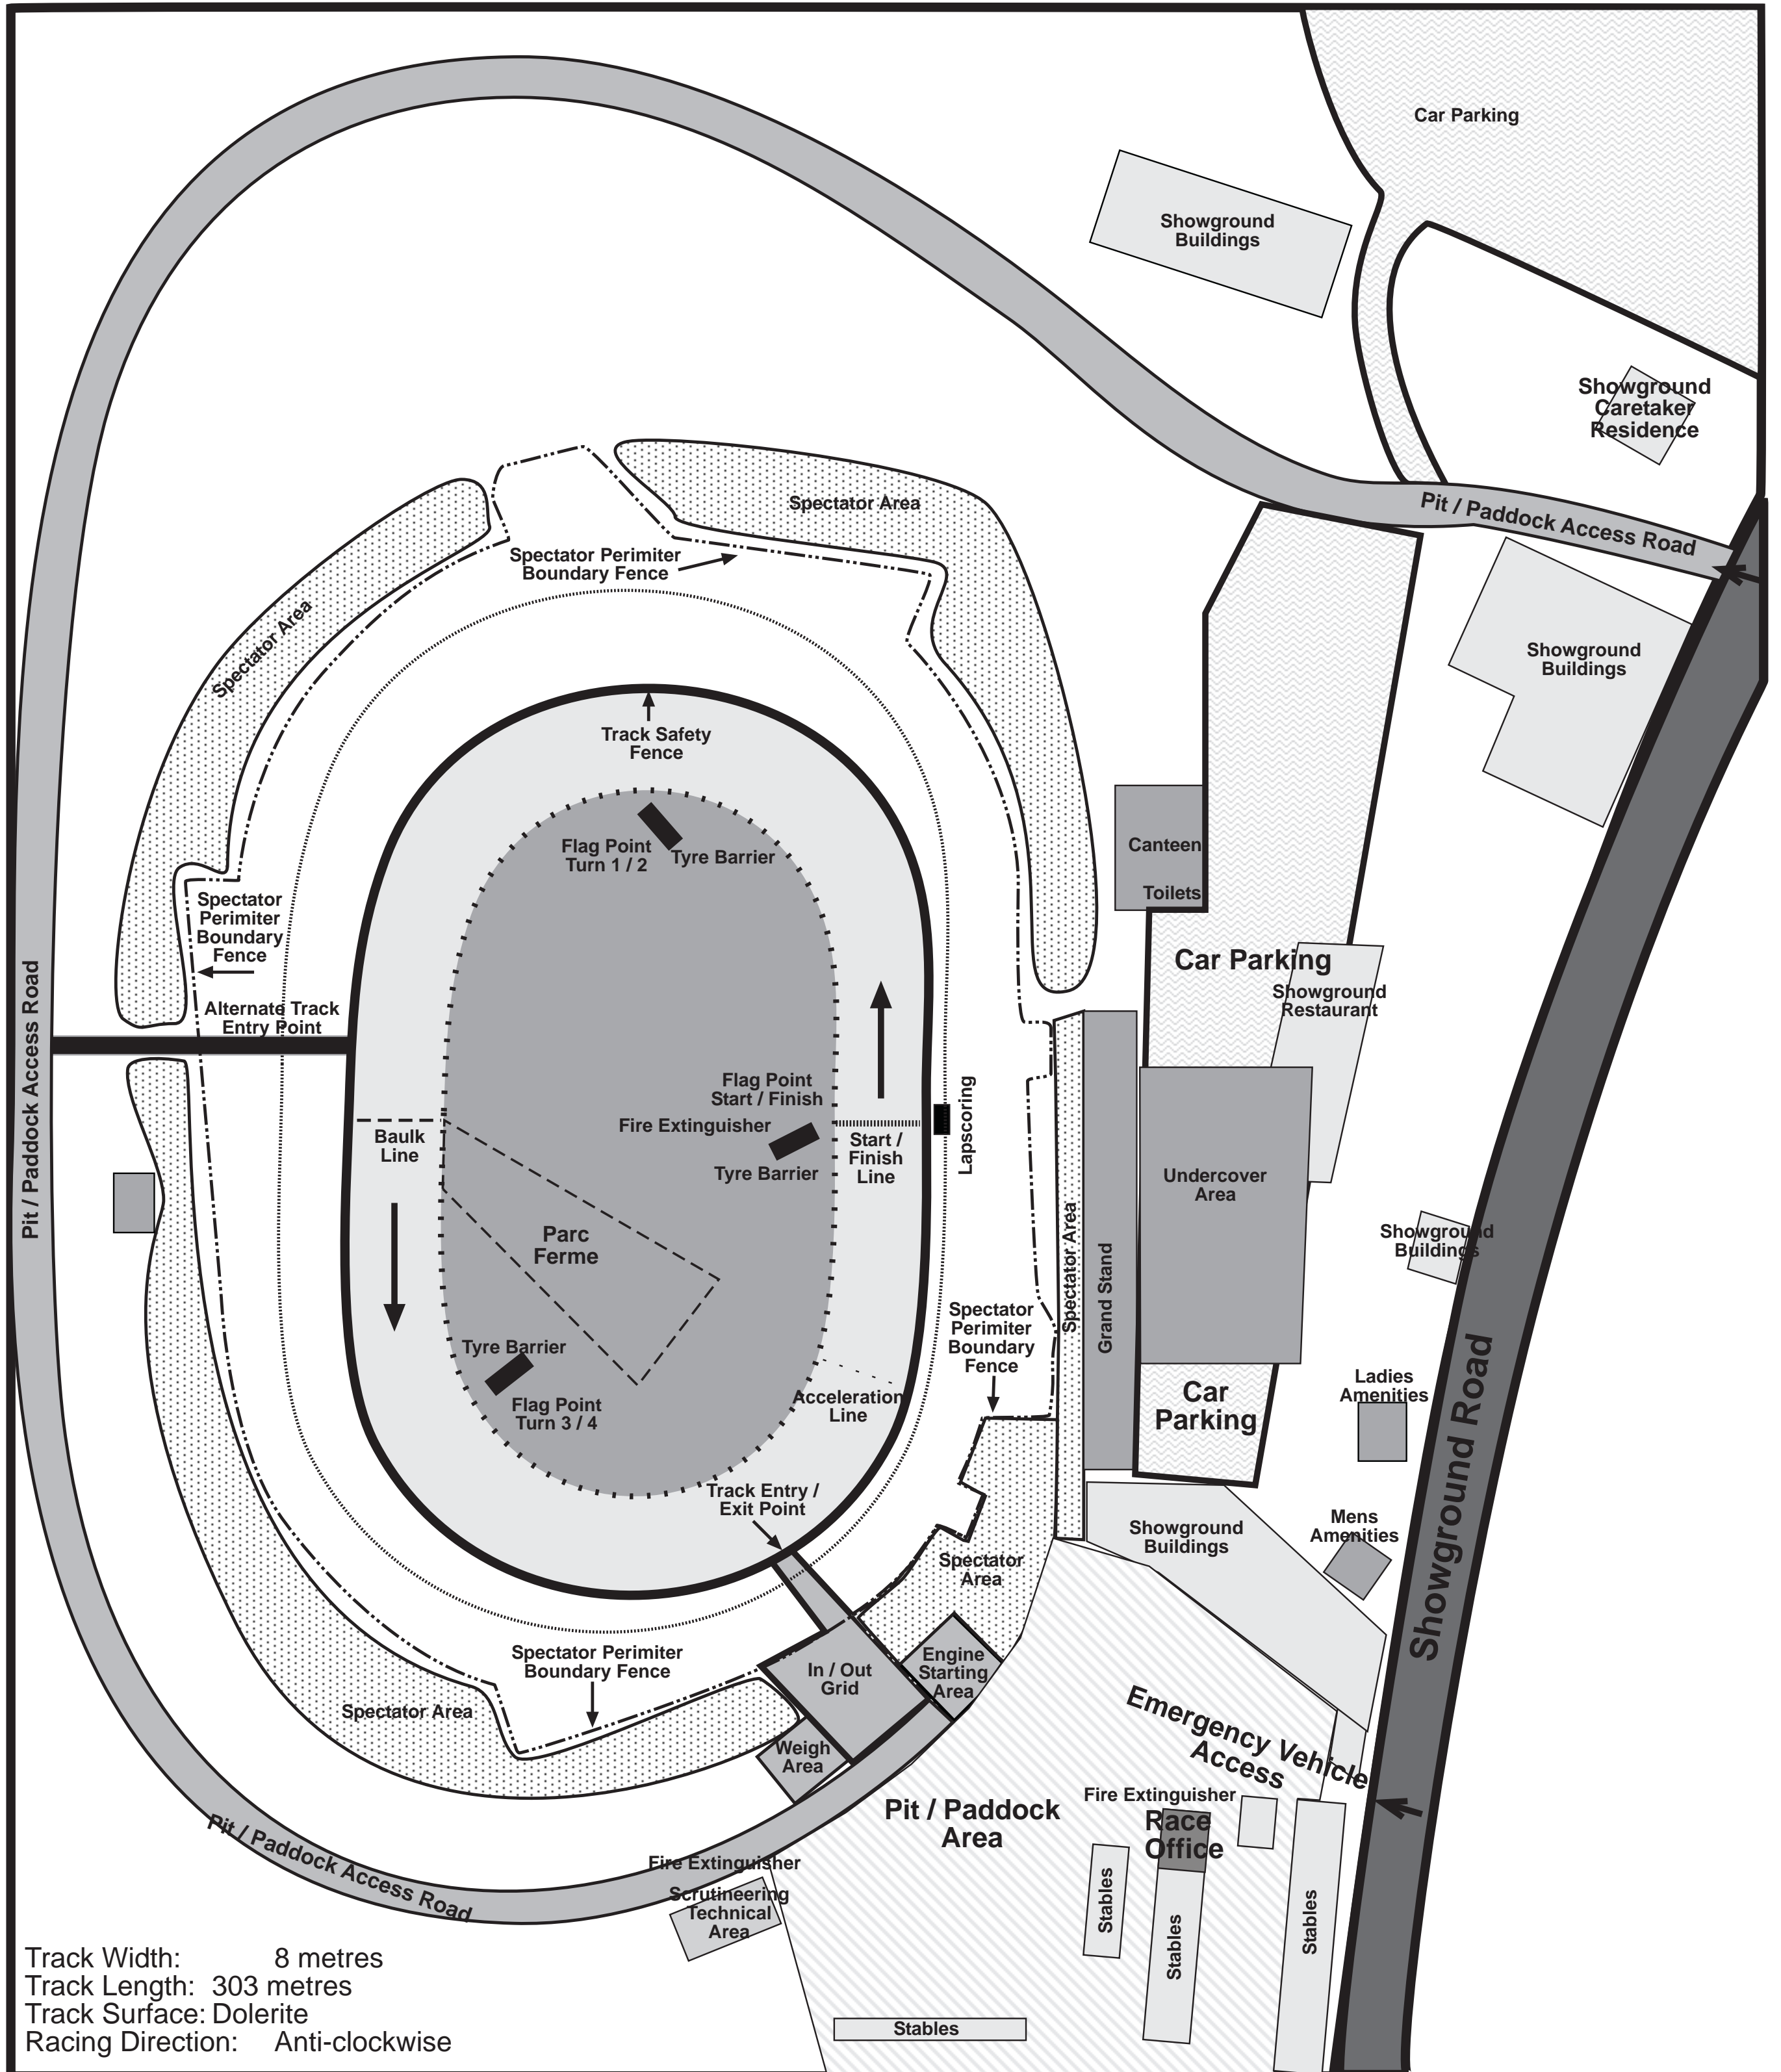

# Gosford Kart Speedway

Gosford Showground  
Showground Road, Gosford NSW 2250

Track Width: 8 metres  
Track Length: 303 metres  
Track Surface: Dolerite  
Racing Direction: Anti-clockwise